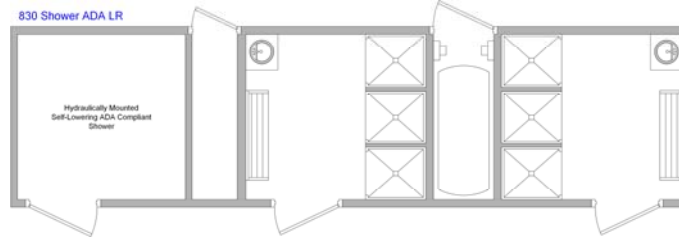

Over 30 years' of experience goes into each trailer manufactured

Equipment Room

Fresh Water Tank with Pump Assembly
On Demand Propane Water Heater

Chrome Floor Drain

Women's Accommodations

Three Shower Compartments
Chrome Floor Drain
Wall Recessed Towel Dispenser and Waste Receptacle
12V Ceiling Lights
Lockable Vanity with Solid Surface Sink Top – Solar
Manual Vented Skylights

Shower Curtains
Safety-Backed Glass Mirror
Chrome Clothes Hooks
Bench
Delta Water Saver Faucet
LP On-Demand Hot Water

Men's Accommodations

Three Shower Compartments
Chrome Clothes Hooks
12V Ceiling Lights
Wall Recessed Towel Dispenser and Waste Receptacle
Lockable Vanity with Solid Surface Sink Top – Solar
Manual Vented Skylights

Shower Curtains
Bench
Safety-Backed Glass Mirror
Delta Water Saver Faucet
Chrome Floor Drain
LP On-Demand Hot Water

Hydraulic ADA Compartment

ADA Shower Compartment
ADA Wall Rails
ADA Door Handle & Locking System
Rubberized Flooring (this section only)
Manual Vented Skylights

ADA Shower Wand
Chrome Floor Drain
ADA Door Closure
12V Recessed Ceiling Light
LP On-Demand Hot Water

Drawing not to scale.